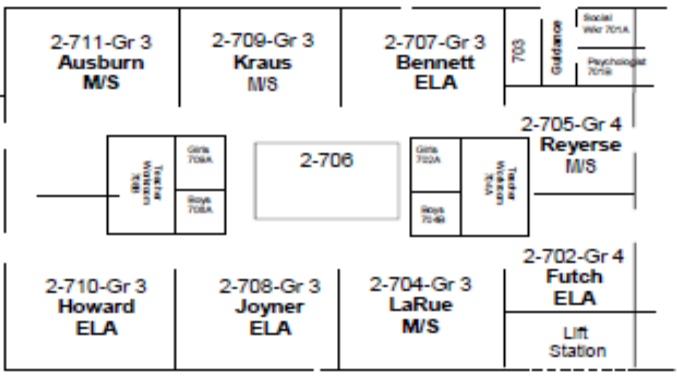

Planmable

Updated: July 28, 2021

CORK SCHOOL MAP 2021 - 2022

2-618
TEST

2-713
TEST

Buses Only—NO CARS

Buses Only—NO CARS

TWO-WAY TRAFFIC

Entrance to Cork

CORK 2021-2022 WEST CAMPUS MAP

Updated: July 28, 2021