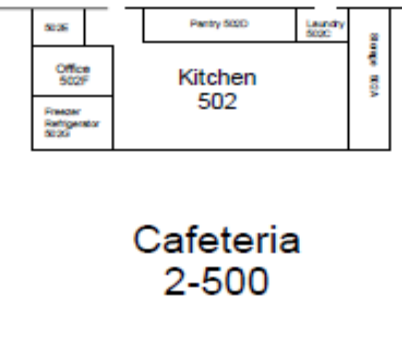

Planmable

Updated: July 28, 2021

CORK SCHOOL MAP 2021 - 2022

2-618
TEST

2-713
TEST

Buses Only—NO CARS

Buses Only—NO CARS

TWO-WAY TRAFFIC

Entrance to Cork