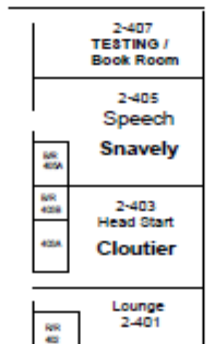

Planmable

Updated: July 28, 2021

CORK SCHOOL MAP 2021 - 2022

2-618
TEST

2-713
TEST

Buses Only—NO CARS

Buses Only—NO CARS

TWO-WAY TRAFFIC

Entrance to Cork