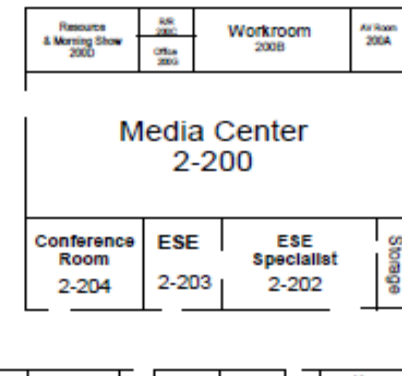

Updated: July 28, 2021

CORK SCHOOL MAP 2021 - 2022

2-618
TEST

2-713
TEST