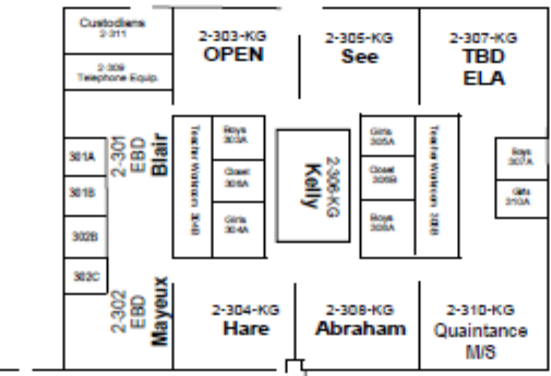

Planmable

Updated: July 28, 2021

CORK SCHOOL MAP 2021 - 2022

2-618
TEST

2-713
TEST

Buses Only—NO CARS

Buses Only—NO CARS

TWO-WAY TRAFFIC

Entrance to Cork

CORK 2021-2022 WEST CAMPUS MAP

Updated: July 28, 2021