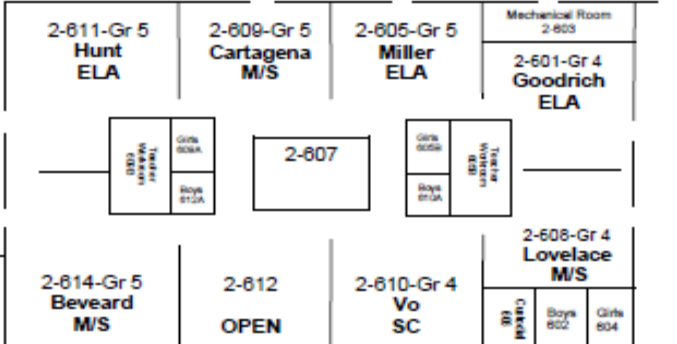

Planmable

Updated: July 28, 2021

CORK SCHOOL MAP 2021 - 2022

2-618
TEST

2-713
TEST

Buses Only—NO CARS

Buses Only—NO CARS

TWO-WAY TRAFFIC

Entrance to Cork